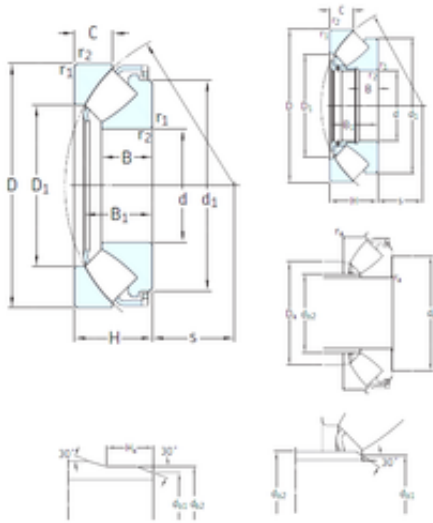

KORTON INDUSTRIAL LIMITED

294/850EF Cylindrical Roller Bearings

Bearing No. 294/850EF

294/850EF Bearing 2D drawings and 3D CAD models

Size	850x1440x172 mm
Bore Diameter	850 mm
Outer Diameter	1440 mm
Width	172 mm
d	850 mm
D	1440 mm
C	172 mm
H	354 mm
d1	1315 mm
r1 min.	15 mm
r2 min.	15 mm
s	507 mm
B	236 mm
B1	342 mm
D1	1077 mm
da min.	1160 mm
Da max.	1270 mm
ra max.	12 mm
Weight	2390 Kg
Basic dynamic load rating (C)	23900 kN
Basic static load rating (C0)	108000 kN
Fatigue load limit (Pu)	7100
Reference speed	170 r/min
Limiting speed	340 r/min