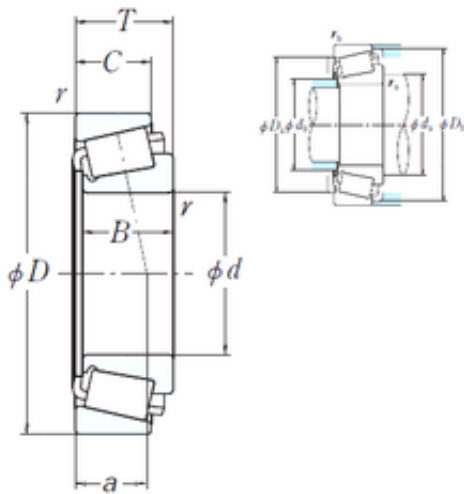

## 74550A/74846X NSK CYLINDRICAL ROLLER BEARING

Bearing No. 74550A/74846X

74550A/74846X Bearing 2D drawings and 3D CAD models

Size	139.7x215x47.625 mm
Bore Diameter	139,7 mm
Outer Diameter	215 mm
Width	47,625 mm
d	139,7 mm
D	215 mm
T	47,625 mm
B	47,625 mm
C	34,925 mm
R	6,4 mm
r	3,3 mm
a	48,4 mm
Da	195 mm
db	150 mm
da	166 mm
Db	208 mm
Weight	5,81 Kg
Basic dynamic load rating (C)	287 kN
Basic static load rating (C0)	495 kN
Calculation factor (e)	0,49
Calculation factor (Y0)	0,68